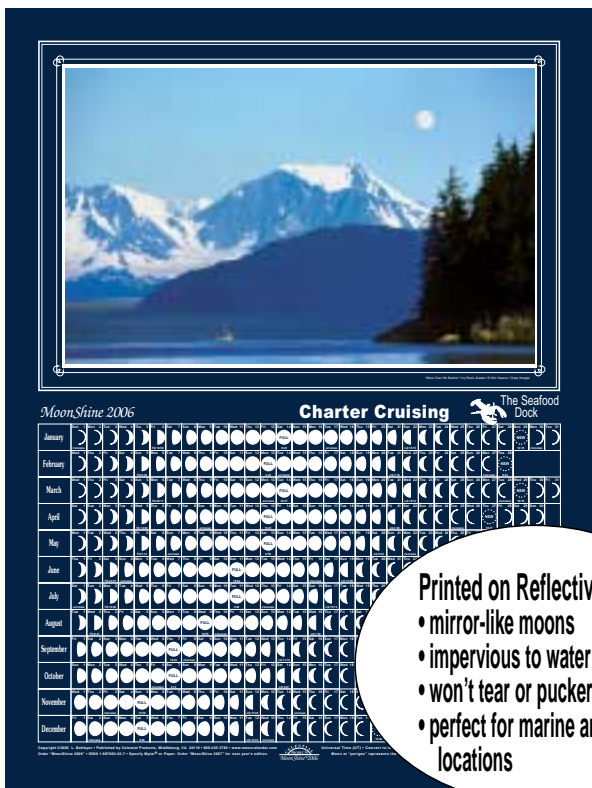

Imprinting Guide

Add your name, logo and contact information to one of our unique moon calendars to keep your name in front of your customers year round - and they'll beg you for another!

MoonShine, MoonLight, MoonDazzle, and MyMoonCalendar offer dramatic graphic views of the entire year by charting the daily phase of the moon. Date, day of the week and times of the major phases are given. Choose material, format, packaging, and price to best meet your needs. Or, choose the **MoonBeams** cards and do your own imprinting with a copier or laser/inkjet printer.

Printed on Reflective Mylar...
 • mirror-like moons
 • impervious to water
 • won't tear or pucker
 • perfect for marine and beach locations

MoonLight™

Printed on 100 lb. recycled paper. The large lunar phase crescents dominate the print area and create an illusionary effect. 16"x 37". Silver moons and dark blue background. We recommend our matching blue ink for your imprint.

MoonShine™

MoonShine moon phase crescents and portions of the color photographic scene reveal this mirror-like base material for a realistic, stunning effect. Size: 18"x 24".

MoonDazzle™

MoonDazzle provides all the phases of the moon for the year in a convenient smaller size: 8"x 20". Available flat or rolled in a plastic gift tube.