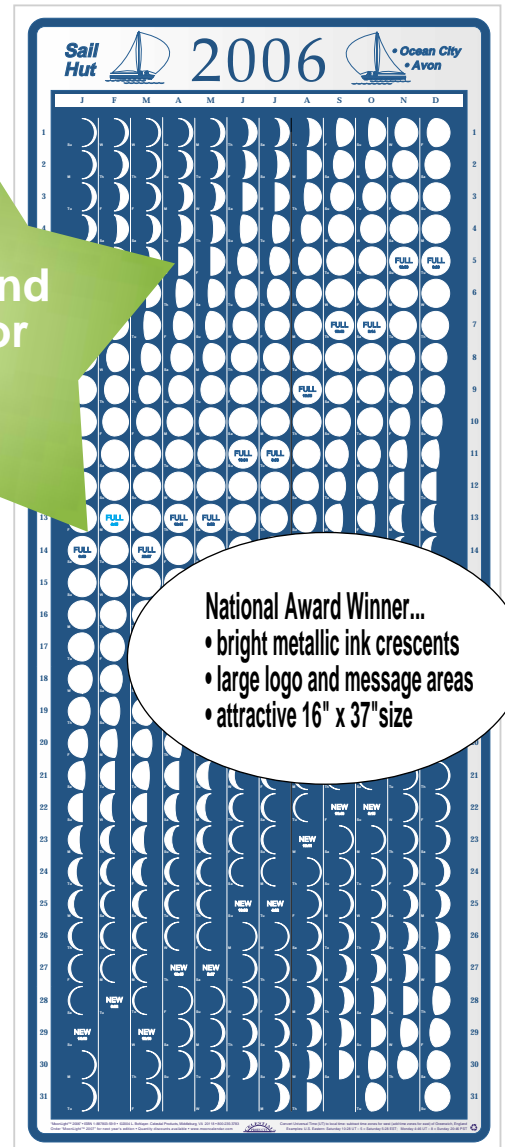

MyMoonCalendar™

Yes, that's right. You decide what image/photo goes on your calendar - your photo or one of ours. Add your logo, your contact information, and any other tasteful art and we will print them for you. Vertical format 24 months of moons covering 4 months of current year, next year and first 8 months of the advance year.

Simply send us a sketch/photo, etc. and we will send you a proof for approval.

11"x 17" recycled paper poster. Available flat or rolled in a plastic gift tube. Also available in ready-to-mail mailing tubes, or send us your mail list and we will mail them for you. (Additional fees apply.)

Add your name and logo for only $75*

National Award Winner...
• bright metallic ink crescents
• large logo and message areas
• attractive 16" x 37" size